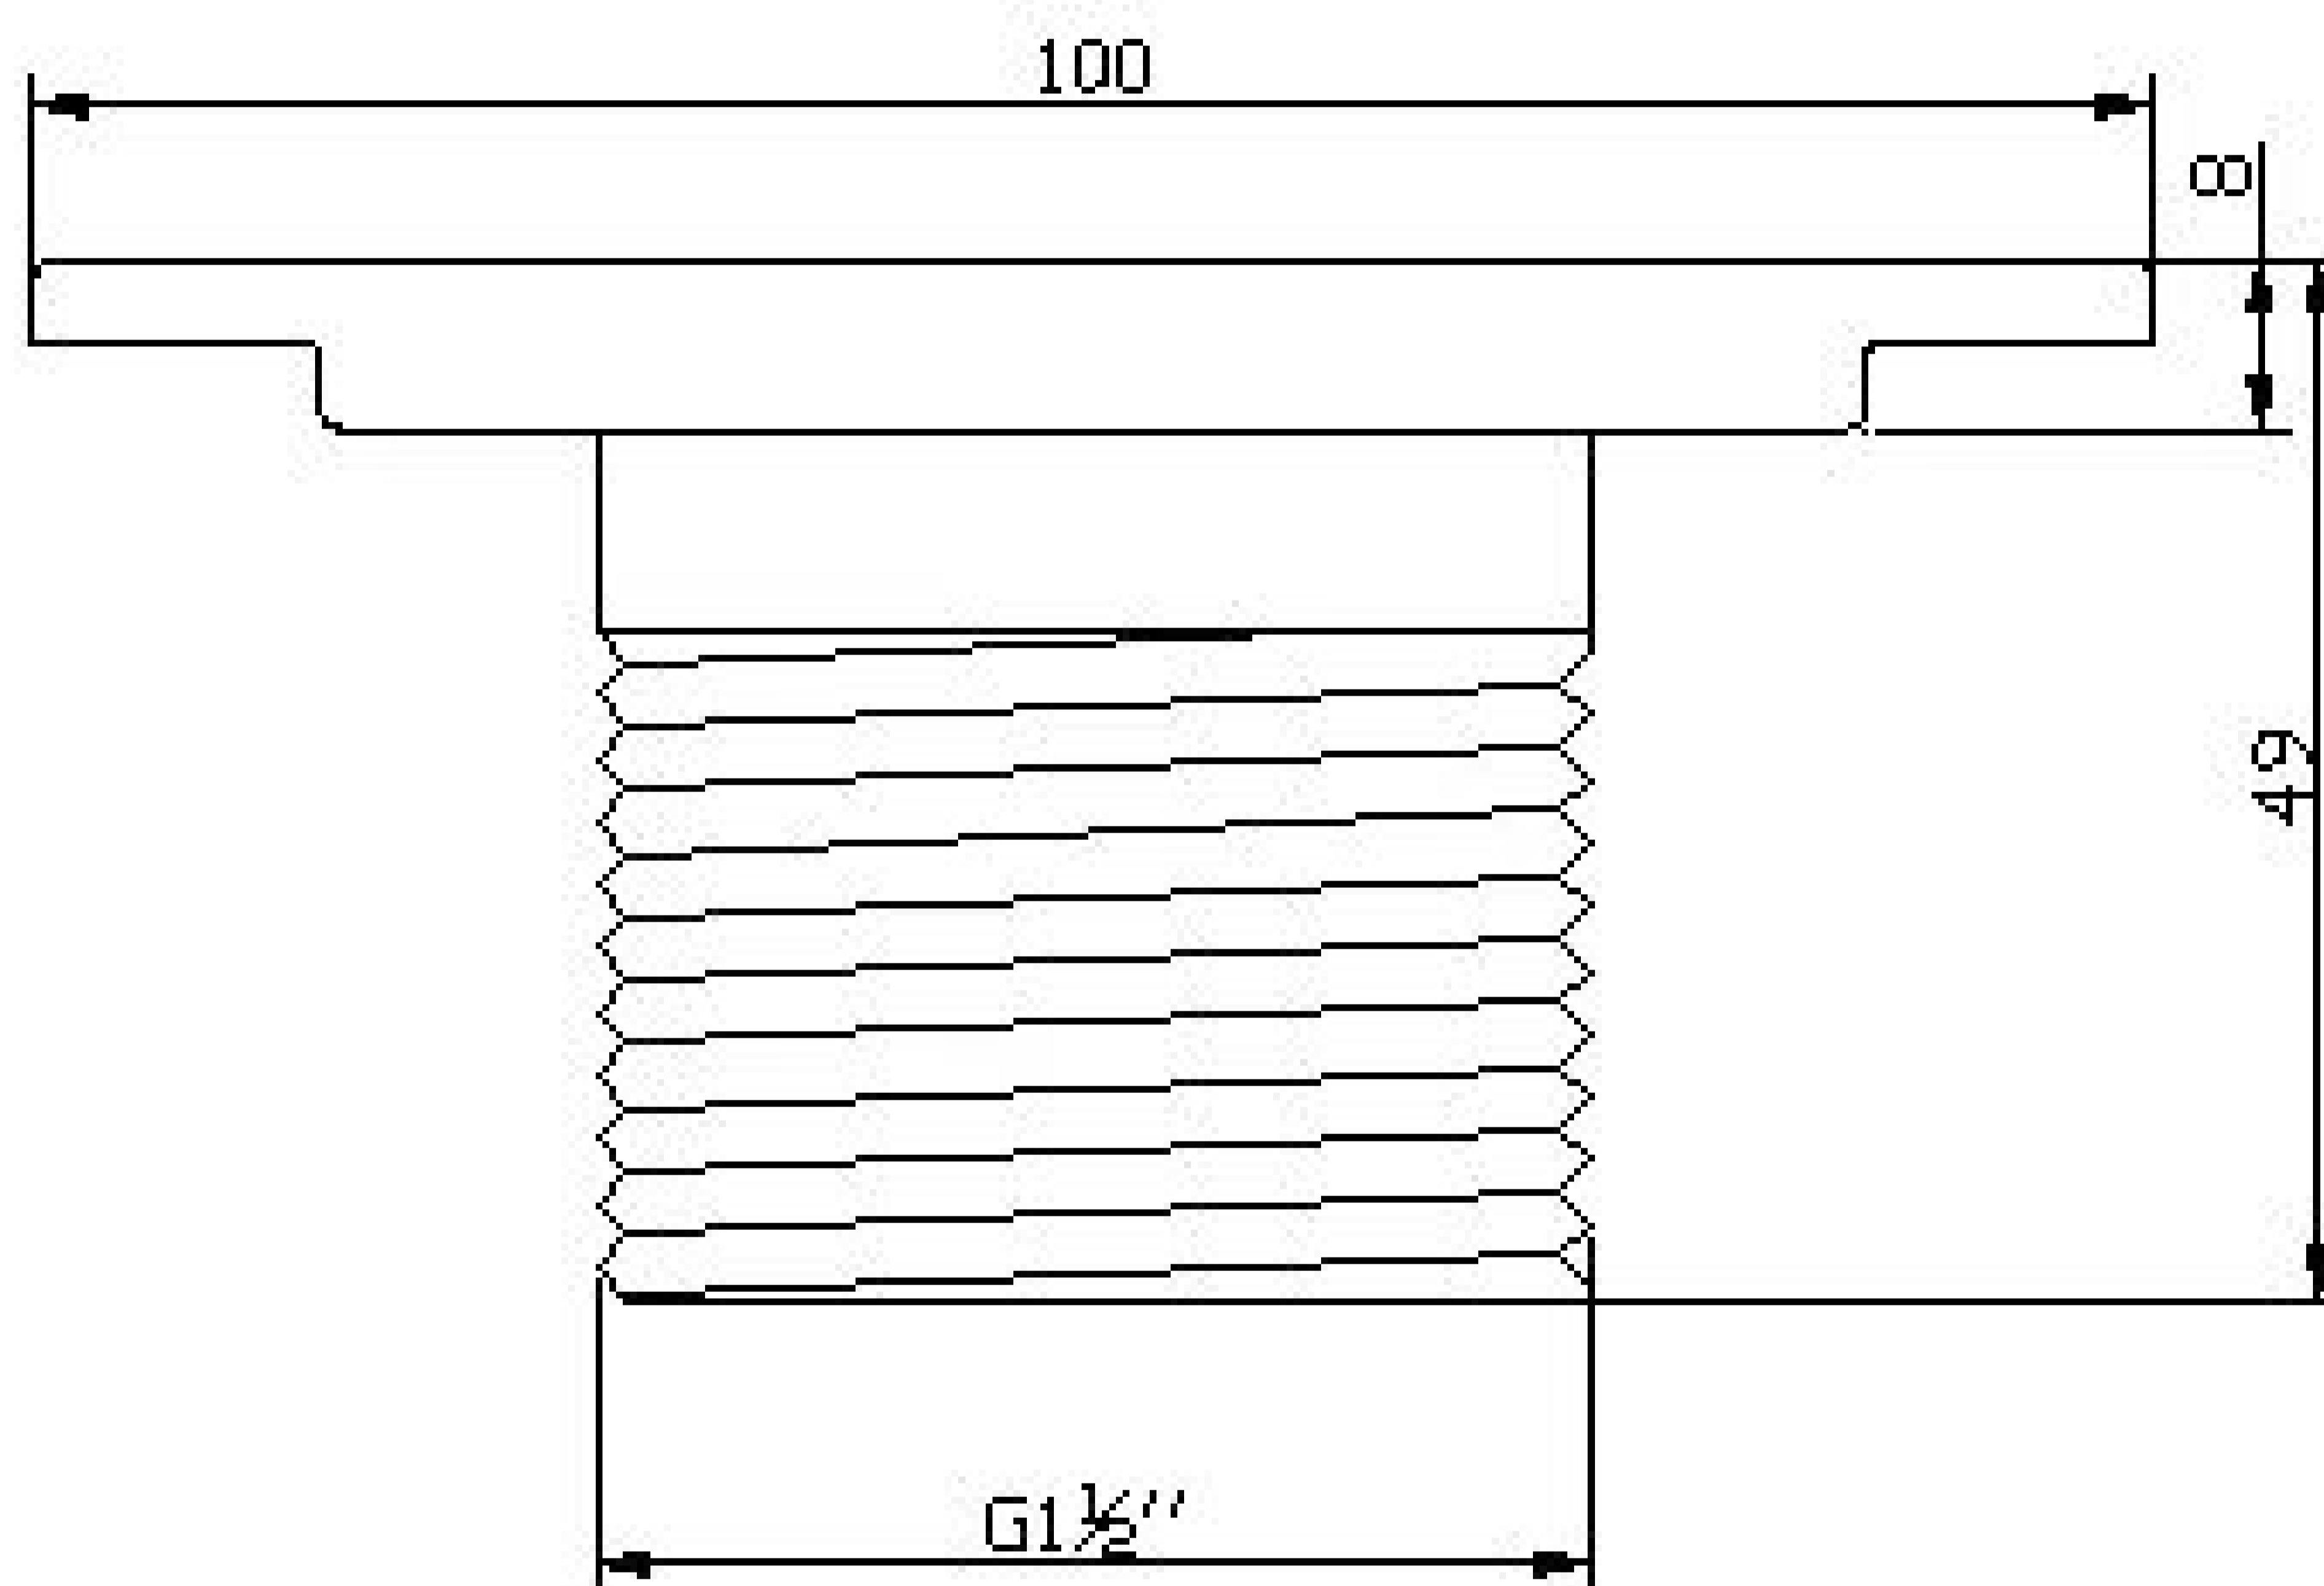

## Tile Insert Brass Drain with Anti - Cockroach

Product Code : 1432

Technical Drawing

All dimension are in **mm**